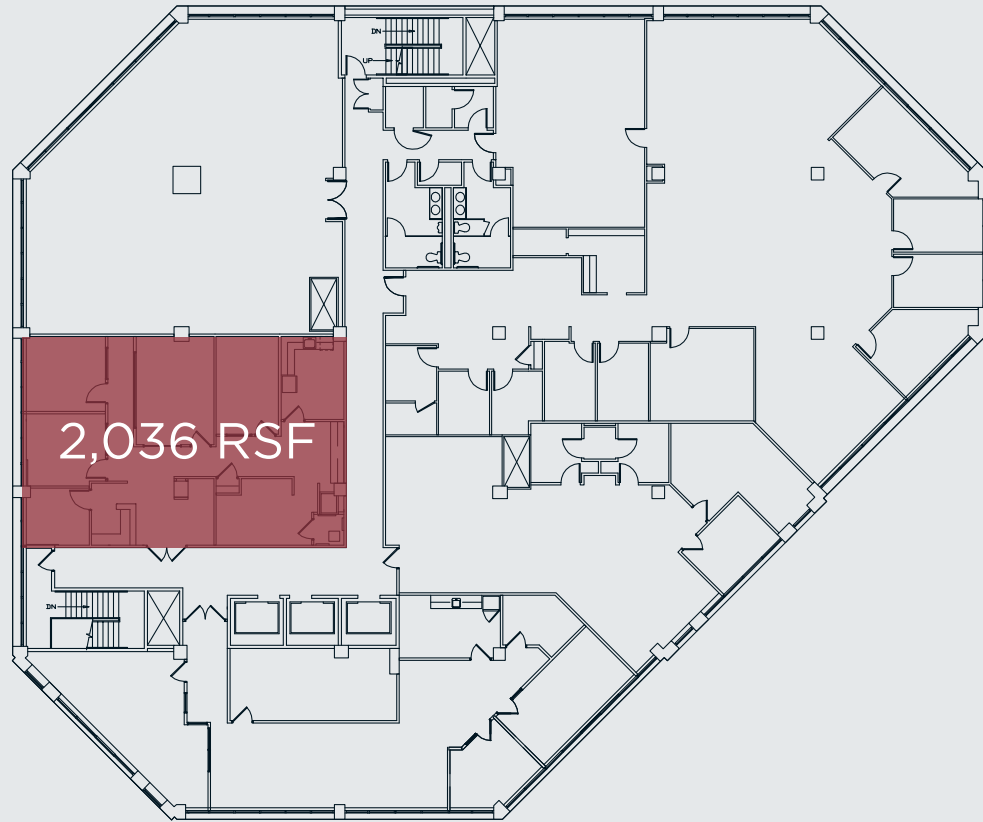

PRESIDENTS PLACE

1250 HANCOCK STREET QUINCY, MA

North
Tower

2nd Floor

10,173^{sf}
12,637^{sf}

PRESIDENTS PLACE

1250 HANCOCK STREET QUINCY, MA

South
Tower

5th Floor
2,036^{sf}

PRESIDENTS PLACE

1250 HANCOCK STREET QUINCY, MA

South
Tower

5th Floor
2,036^{sf}

PRESIDENTS PLACE

1250 HANCOCK STREET QUINCY, MA

North
Tower

6th Floor
2,410^{sf}

PRESIDENTS PLACE

1250 HANCOCK STREET QUINCY, MA

North
Tower

6th Floor
2,410^{sf}

2,410 SF