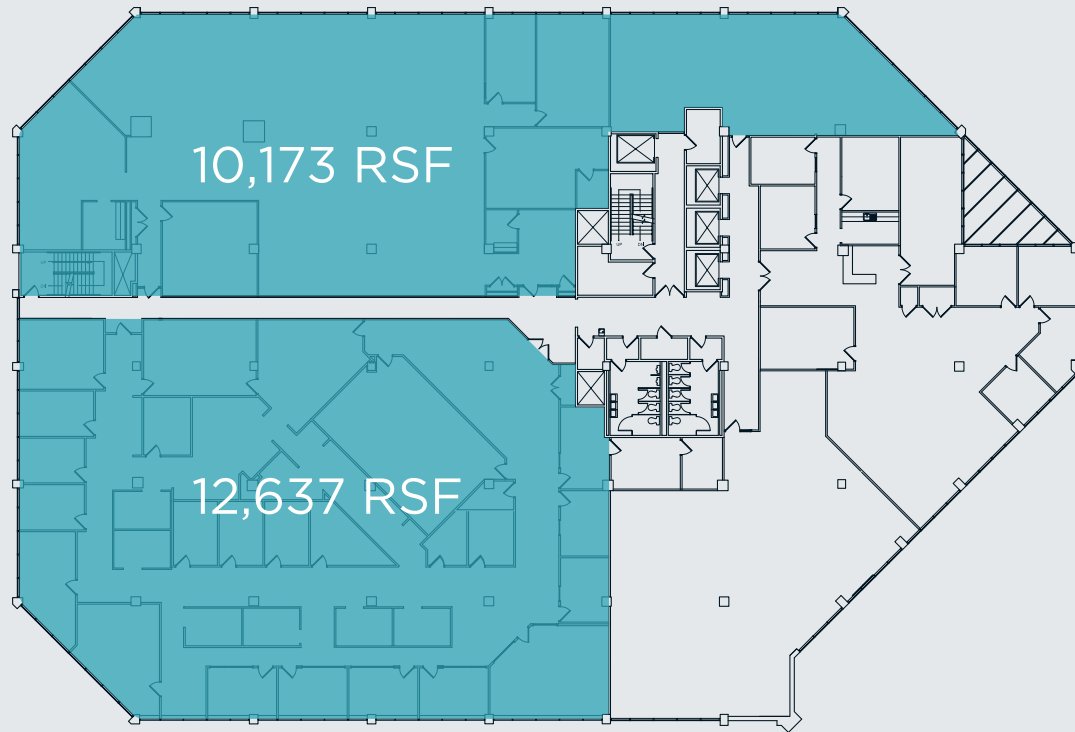

PRESIDENTS PLACE

1250 HANCOCK STREET QUINCY, MA

North
Tower

2nd Floor

10,173^{sf}
12,637^{sf}

PRESIDENTS PLACE

1250 HANCOCK STREET QUINCY, MA

South
Tower

5th Floor
2,036^{sf}

PRESIDENTS PLACE

1250 HANCOCK STREET QUINCY, MA

South
Tower

5th Floor
2,036^{sf}

PRESIDENTS PLACE

1250 HANCOCK STREET QUINCY, MA

North
Tower

6th Floor
2,410^{sf}

PRESIDENTS PLACE

1250 HANCOCK STREET QUINCY, MA

North
Tower

6th Floor
2,410^{sf}

2,410 SF