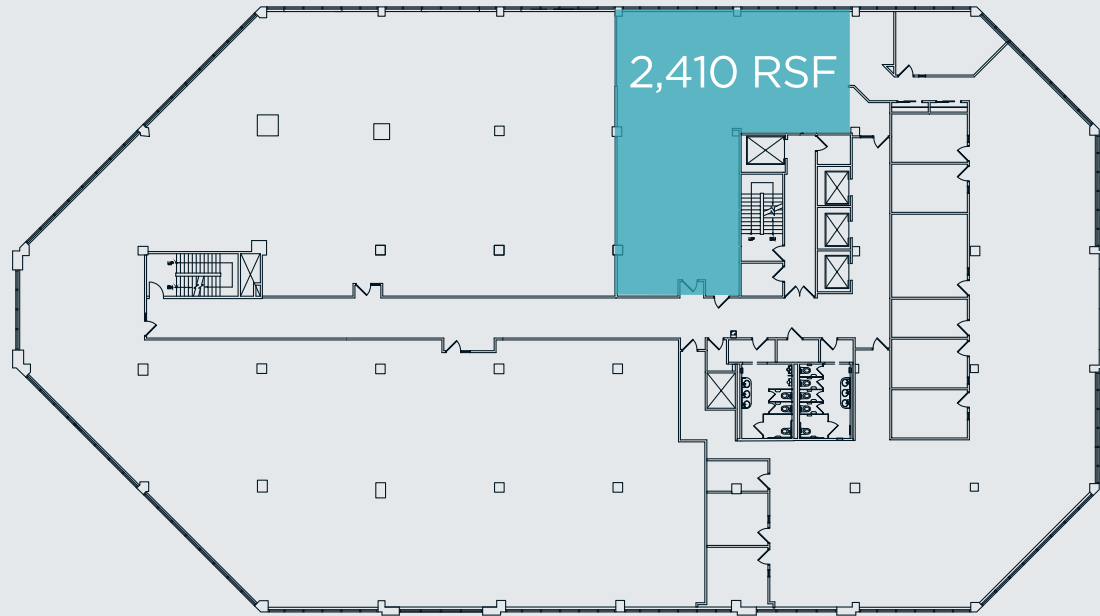

PRESIDENTS PLACE

1250 HANCOCK STREET QUINCY, MA

North
Tower

2nd Floor

10,173^{sf}
12,637^{sf}

PRESIDENTS PLACE

1250 HANCOCK STREET QUINCY, MA

South
Tower

5th Floor
2,036^{sf}

PRESIDENTS PLACE

1250 HANCOCK STREET QUINCY, MA

South
Tower

5th Floor
2,036^{sf}

PRESIDENTS PLACE

1250 HANCOCK STREET QUINCY, MA

North
Tower

6th Floor
2,410^{sf}

PRESIDENTS PLACE

1250 HANCOCK STREET QUINCY, MA

North
Tower

6th Floor
2,410^{sf}

2,410 SF